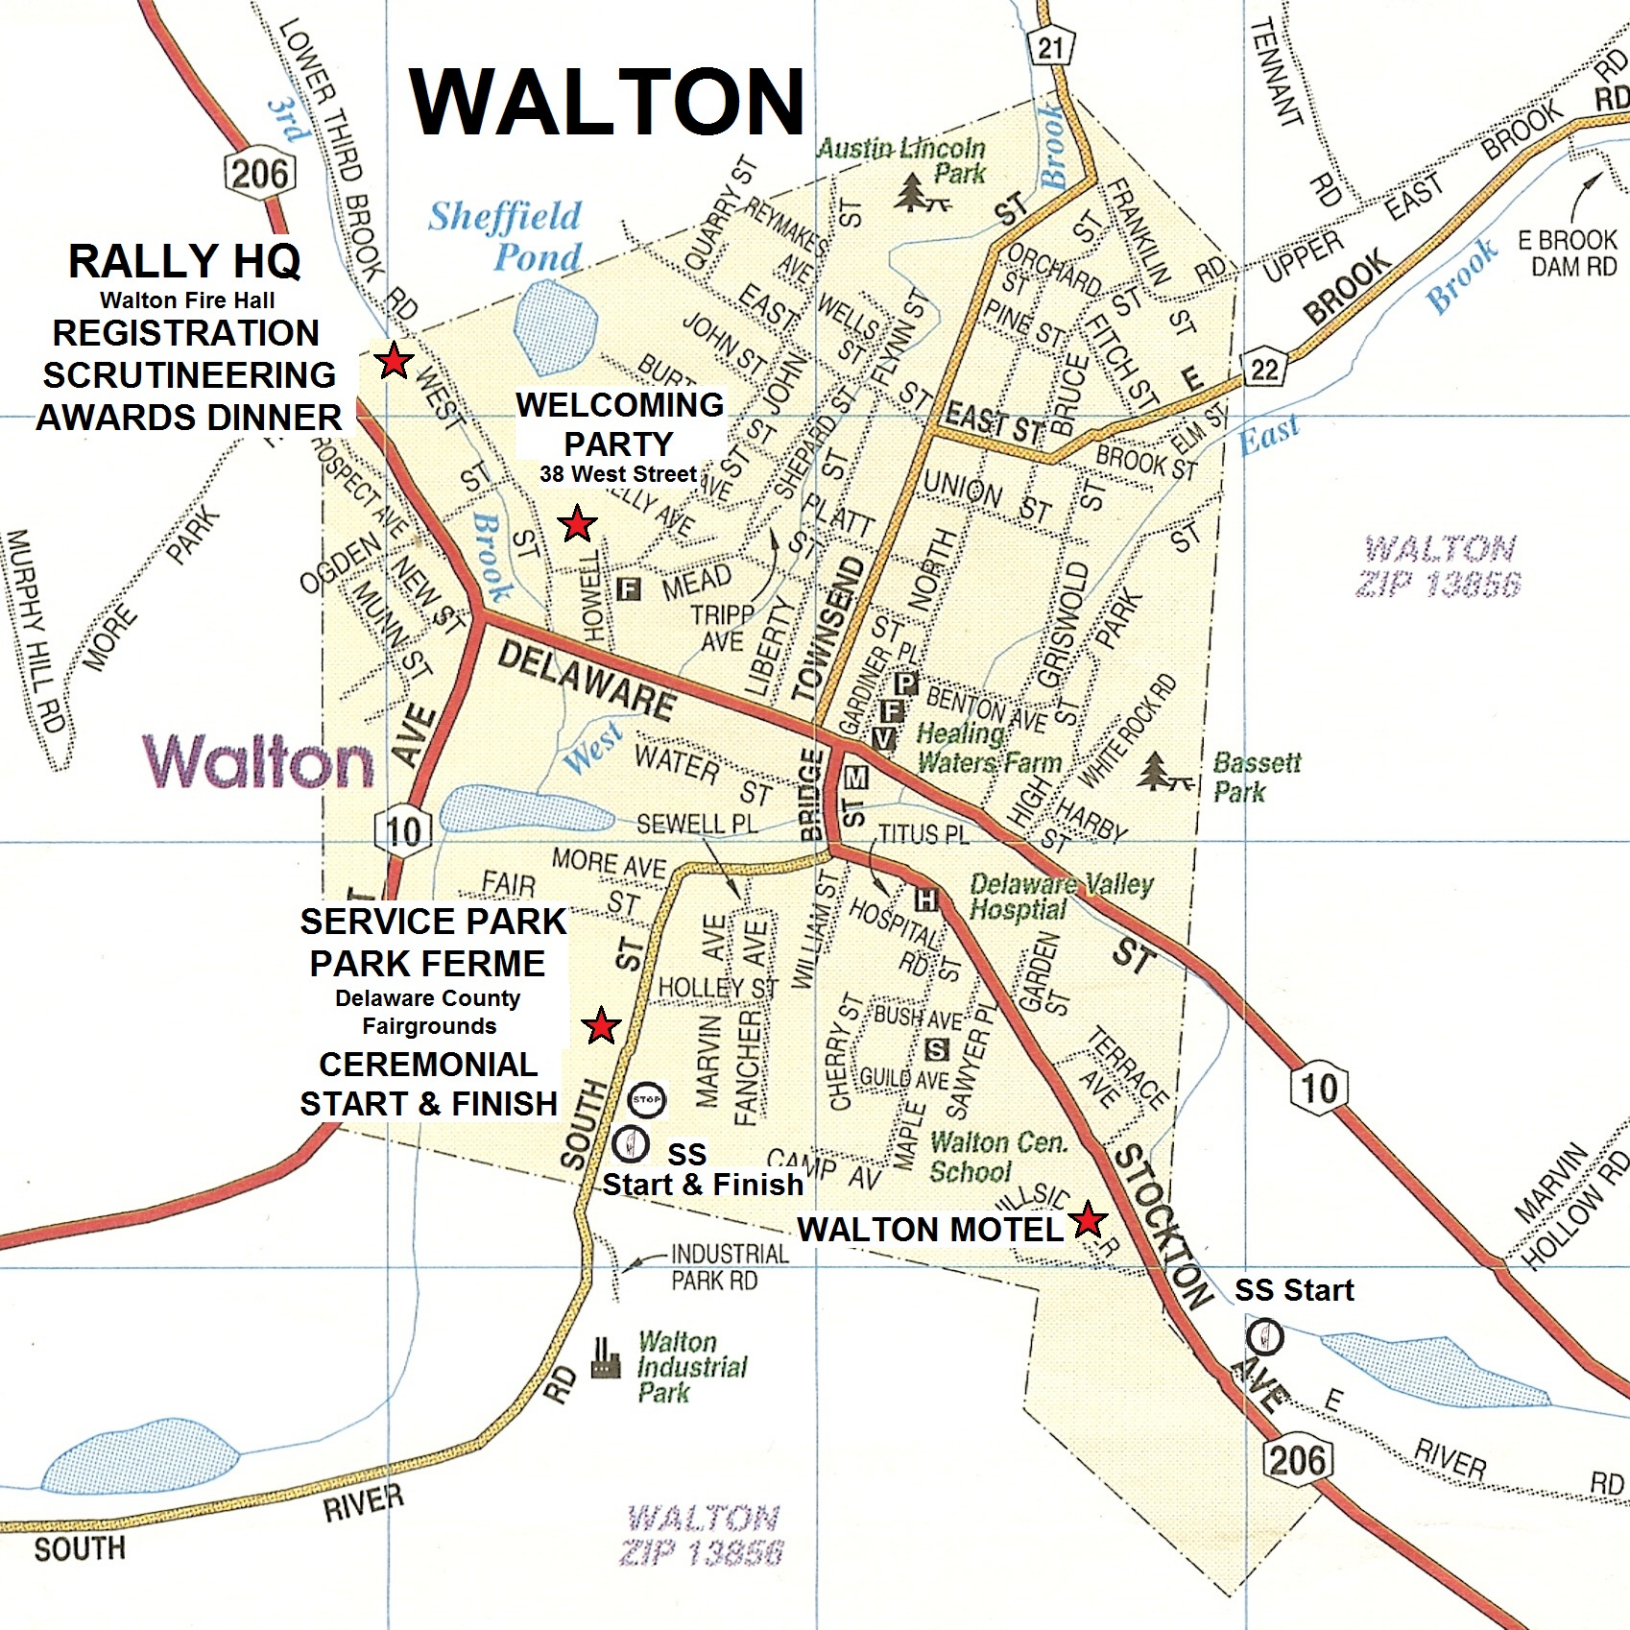

WALTON

RALLY HQ
Walton Fire Hall
REGISTRATION
SCRUTINEERING
AWARDS DINNER

WELCOMING PARTY
38 West Street

SERVICE PARK
PARK FERME
Delaware County
Fairgrounds
CEREMONIAL
START & FINISH

WALTON MOTEL

WALTON
ZIP 13856

WALTON
ZIP 13856

**SERVICE PARK AT DELAWARE COUNTY FAIRGROUNDS
WALTON, NEW YORK
(NOT TO SCALE)**

LEGEND: CEREMONIAL START & FINISH AREA