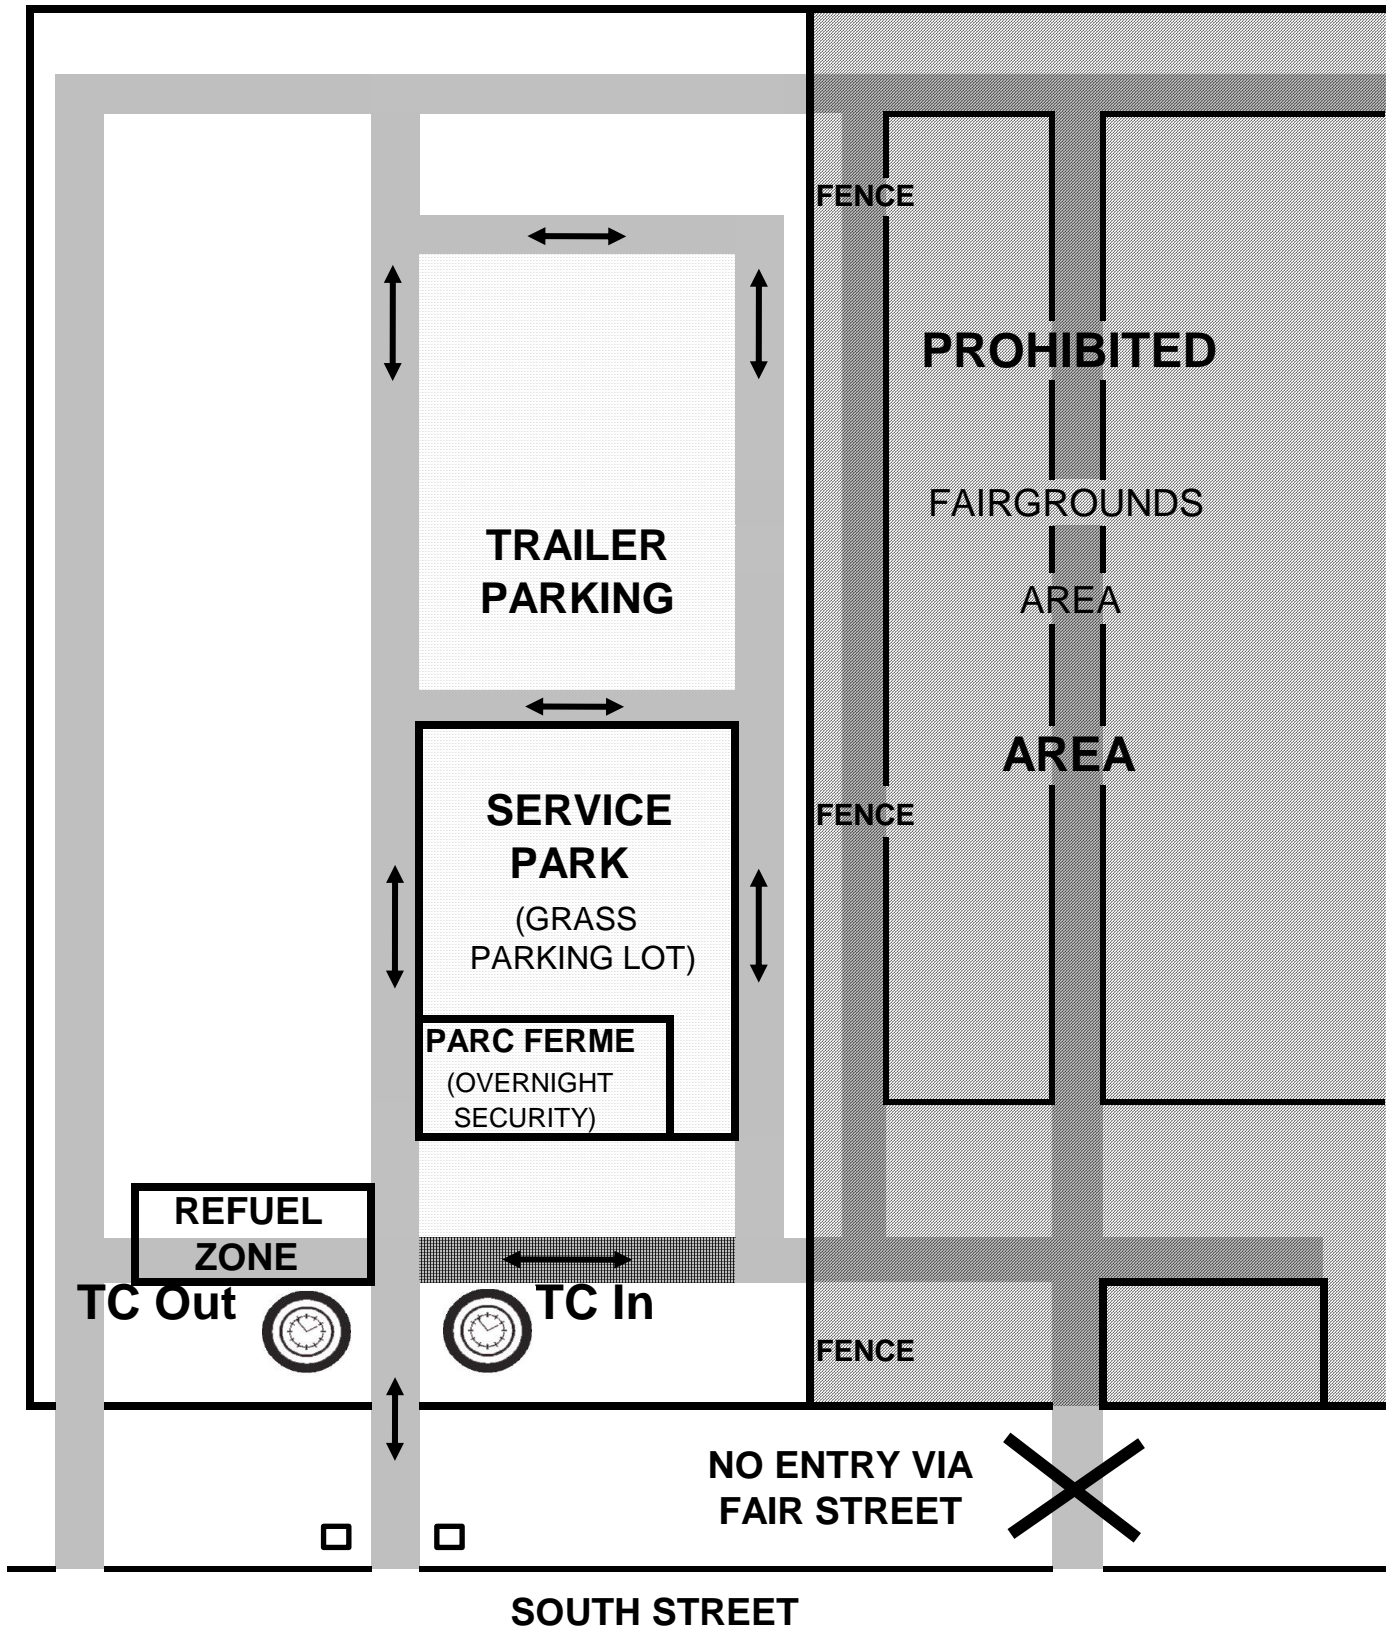

WALTON

RALLY HQ
Walton Fire Hall
REGISTRATION
SCRUTINEERING
AWARDS DINNER

WELCOMING PARTY
38 West Street

SERVICE PARK
PARK FERME
Delaware County
Fairgrounds
CEREMONIAL
START & FINISH

WALTON MOTEL

WALTON
ZIP 13856

WALTON
ZIP 13856

**SERVICE PARK AT DELAWARE COUNTY FAIRGROUNDS
WALTON, NEW YORK
(NOT TO SCALE)**

LEGEND: CEREMONIAL START & FINISH AREA