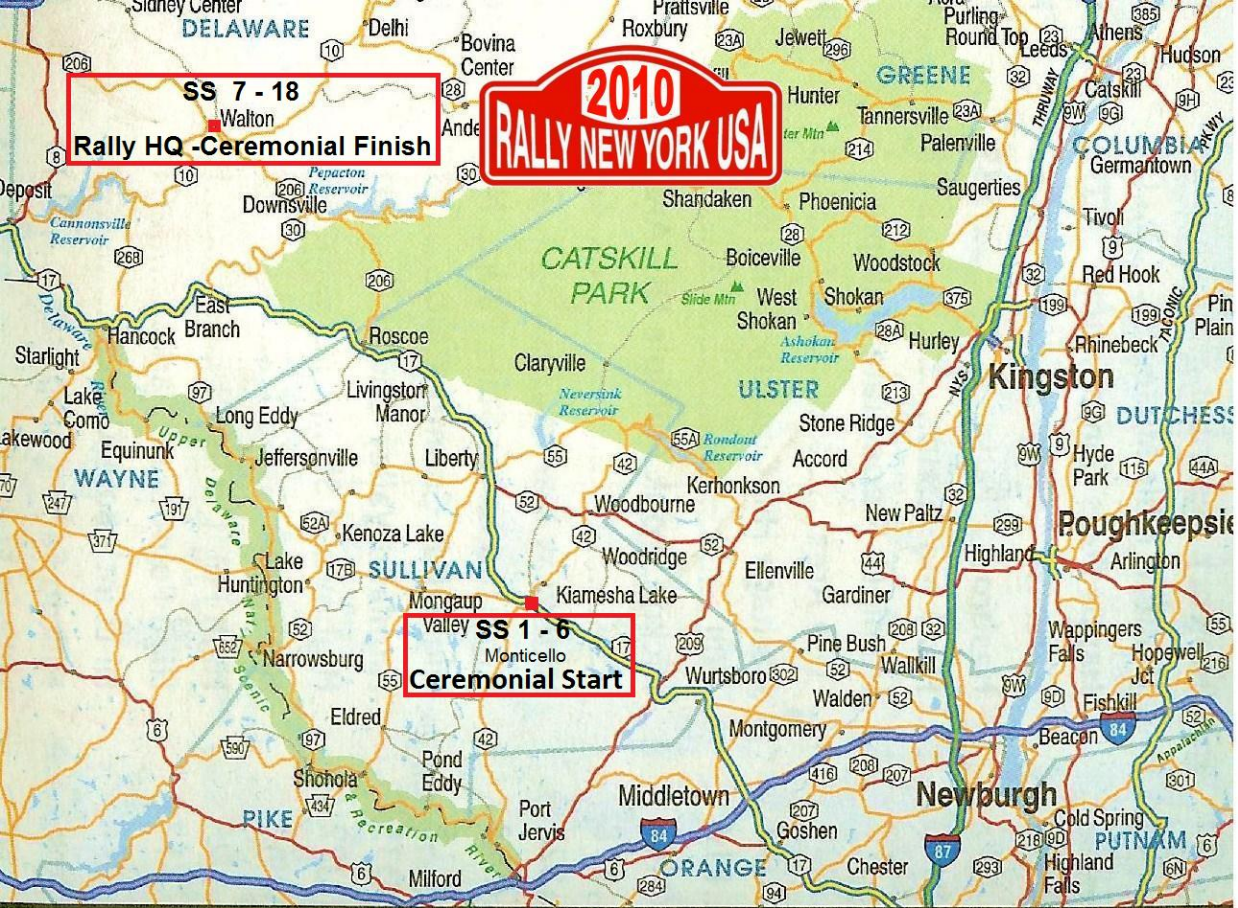

2010 RALLY NEW YORK USA

SS 7 - 18
Rally HQ - Ceremonial Finish

SS 1 - 6
Ceremonial Start

MAP COVERAGE AREA